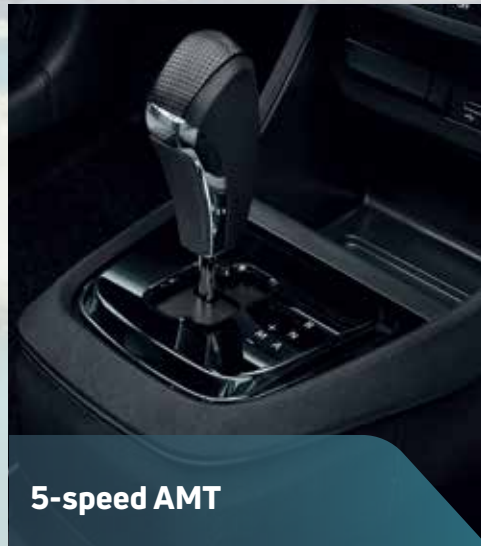

Eco & City Drive Modes

5-speed AMT