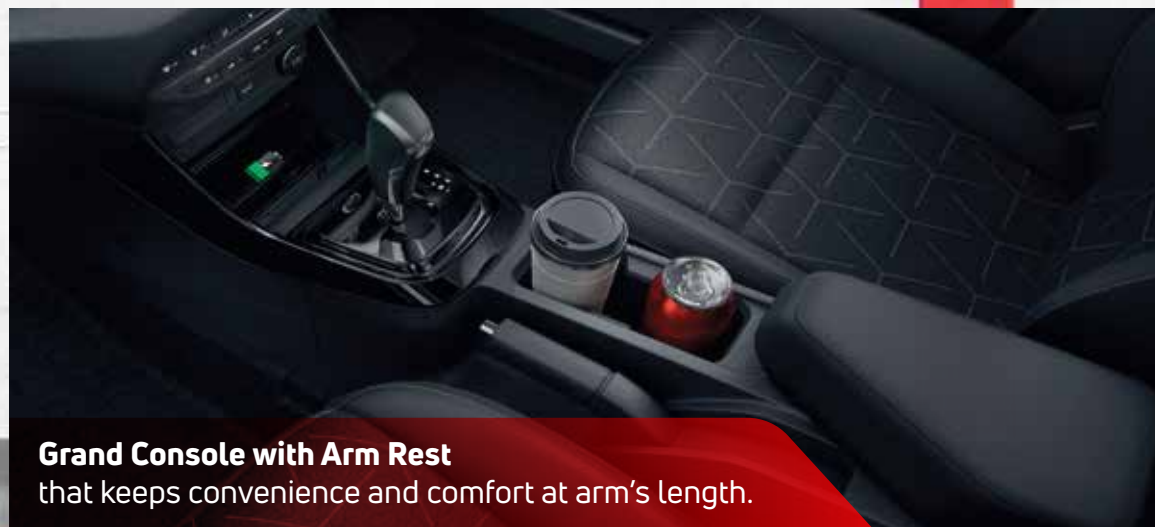

Grand Console with Arm Rest
that keeps convenience and comfort at arm's length.

More Of Comfort

Rear Wiper & Wash | Auto Fold ORVM | Front Power Outlet | Fast USB Charger