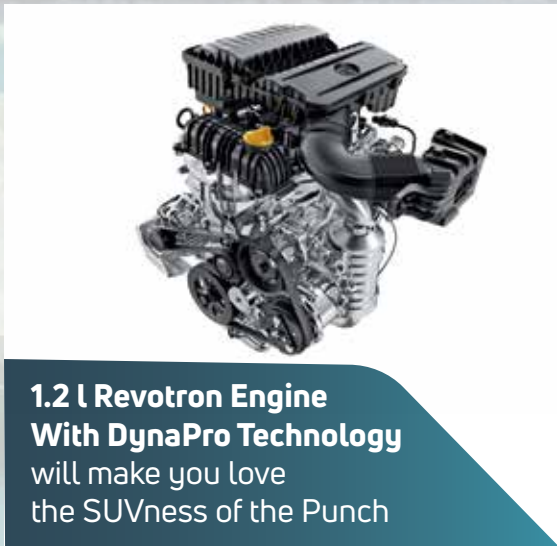

# VIBES WITH YOUR THIRST FOR PERFORMANCE

*The Punch's performance will be the second reason for the world to be jealous.  
The first will be seeing you behind the wheel.*

**187 mm Ground Clearance**  
because potholes and high speed-breakers are in vogue too

**Cruise Control**  
for a relaxed highway drive

**1.2 l Revotron Engine  
With DynaPro Technology**  
will make you love  
the SUVness of the Punch

**5-speed AMT**

**Eco & City Drive Modes**

**More Of Performance**

ISS - Idle Stop Start