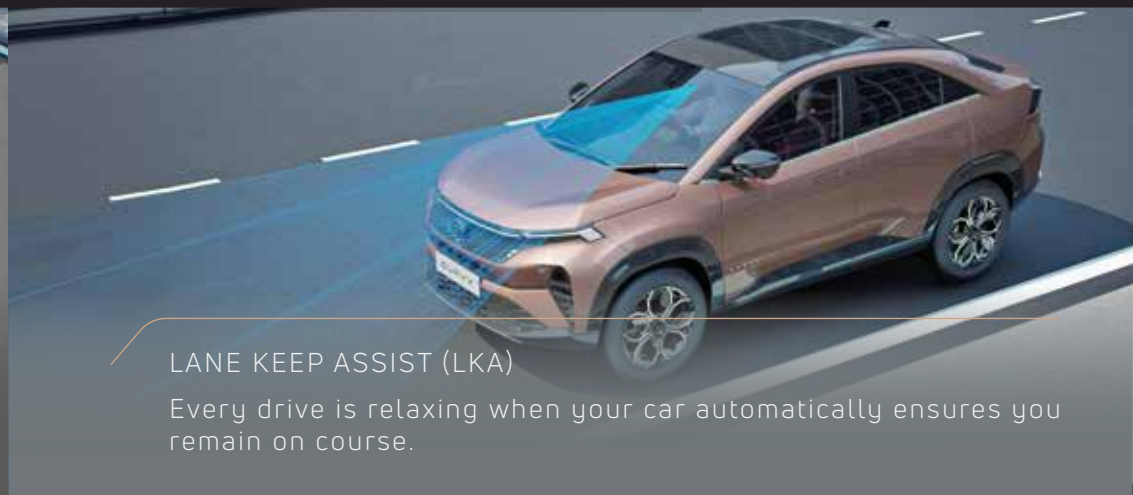

SHAPED FOR ABSOLUTE SAFETY

ADAS LEVEL 2

Experience drives with a free mind on the road with unparalleled safety features and cutting-edge driver assistance.

ADAPTIVE CRUISE CONTROL WITH STOP & GO (ACC) AVAILABLE IN DCA

Smooth journeys at a peaceful pace.

LANE DEPARTURE WARNING (LDW)

Stay on track with alerts for unintended diversions, keeping you focused and safe on the road.

LANE KEEP ASSIST (LKA)

Every drive is relaxing when your car automatically ensures you remain on course.