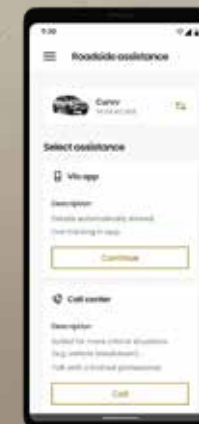

Experience exceptional
clarity and enhanced
visual comfort.

IRA CONNECTED CAR TECHNOLOGY

Designed so you can always be in sync with your car.

Vehicle Status

Diagnostics

Roadside Assistance

SHAPED FOR GRANDEUR