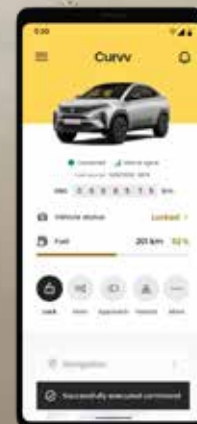

IRA CONNECTED CAR TECHNOLOGY

Designed so you can always be in sync with your car.

Vehicle Status