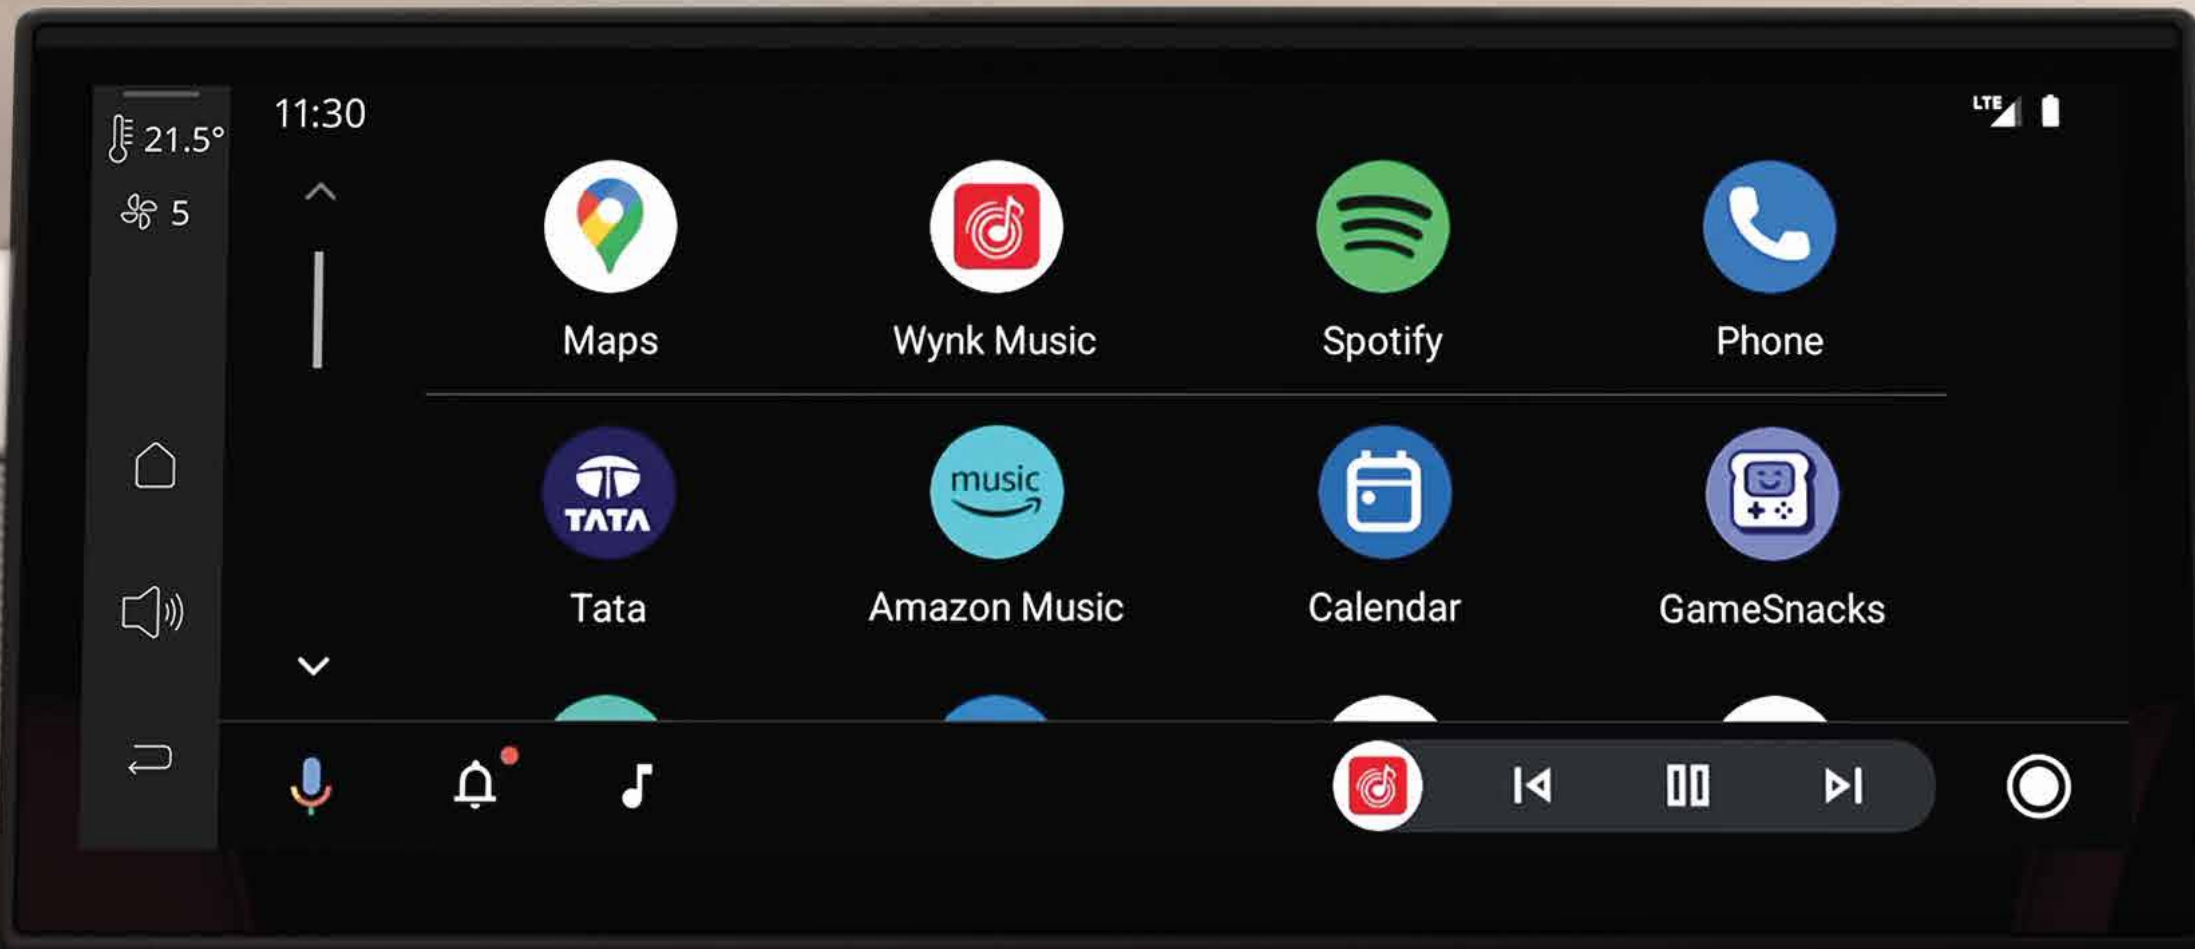

Grip the wheel that shines just for you.

THEMED DASHBOARD WITH MOOD LIGHTING

Set the perfect ambiance with a themed, illuminated dashboard.

VOICE ASSISTED PANORAMIC SUNROOF
WITH MOOD LIGHTING*

Say the word and the sky is all yours.

*Visual Presentation

PERSONA THEMED INTERIORS

Interiors that appeal to each side of you.

SHAPED FOR INNOVATIVE TECHNOLOGY

31.24 CM (12.3") TOUCHSCREEN
INFOTAINMENT BY HARMAN™

Expansive screen for the gizmo
lover in you.

WIRELESS ANDROID AUTO™ AND
APPLE CARPLAY™

Seamlessly connect your smartphone,
wire-free.

MULTIPLE
VOICE ASSISTANTS

Virtual assistant
on your command.

NATIVE

ALEXA

SIRI

GOOGLE
ASSISTANT